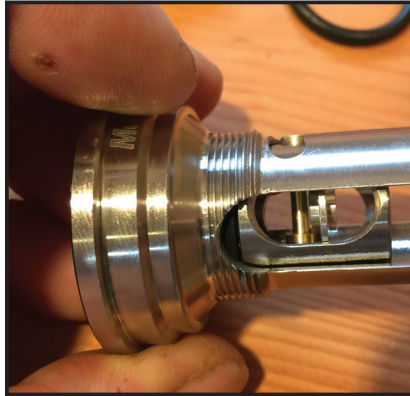

08-0661 SFS RECEIVER ASSEMBLY:

1. Lubricate square-profile o-ring on plunger with 2 stroke oil. Install plunger into the receiver and align the plunger pin hole with the slot as shown. Install the plunger pin and pin guide. Make sure the pin guide is engaged with the undercut in the center of the plunger pin. This feature keeps the plunger pin in proper alignment during use.