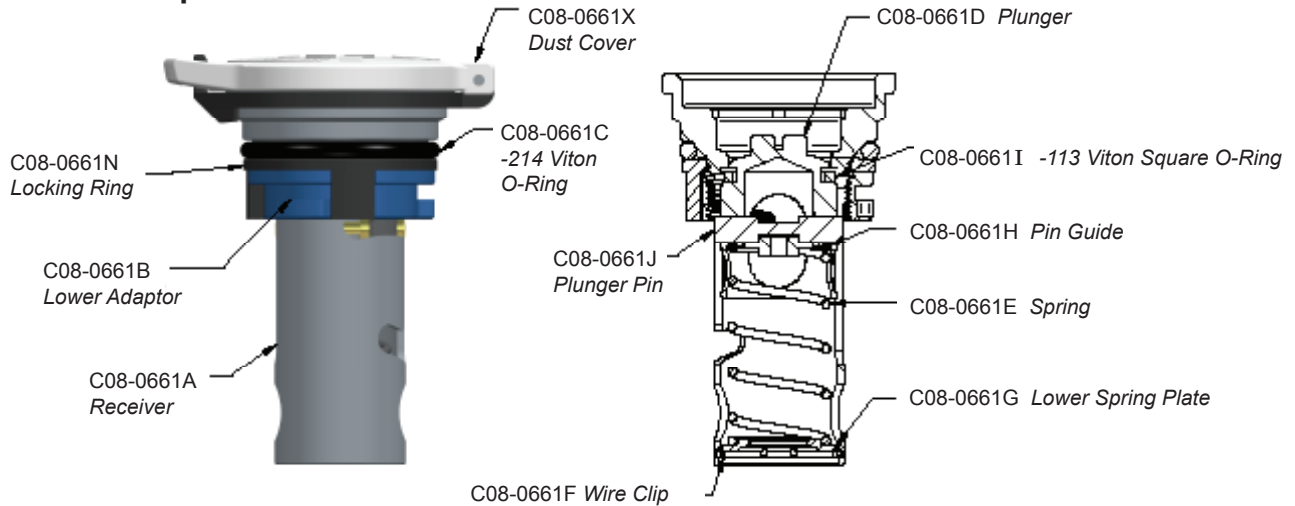

MOTION PRO, INC.
3171 Swetzer Road
Loomis, CA 95650
Tel 650.594.9600 Fax 650.594.9610
www.motionpro.com

INSTRUCTIONS

Motion Pro Soter Fueling System™: 08-0661 Soter Receiver Servicing

08-0661 Receiver Components